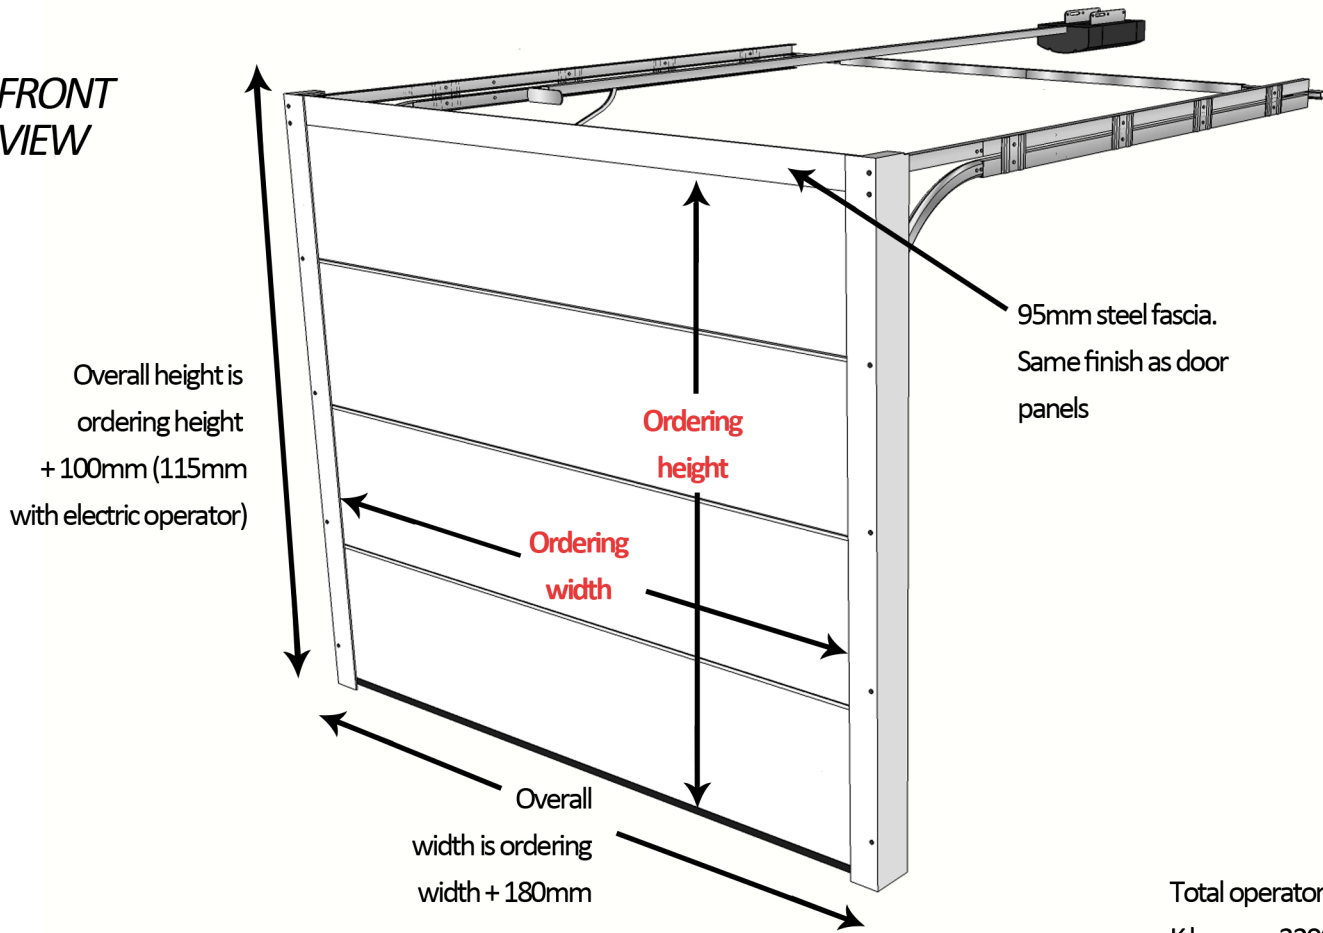

# Hormann Sectional Garage Door

## Z Track dimensions

**FRONT VIEW**

Total operator length: -

K boom = 3200mm

M boom = 3450mm

L boom = 4125mm

**REAR VIEW**