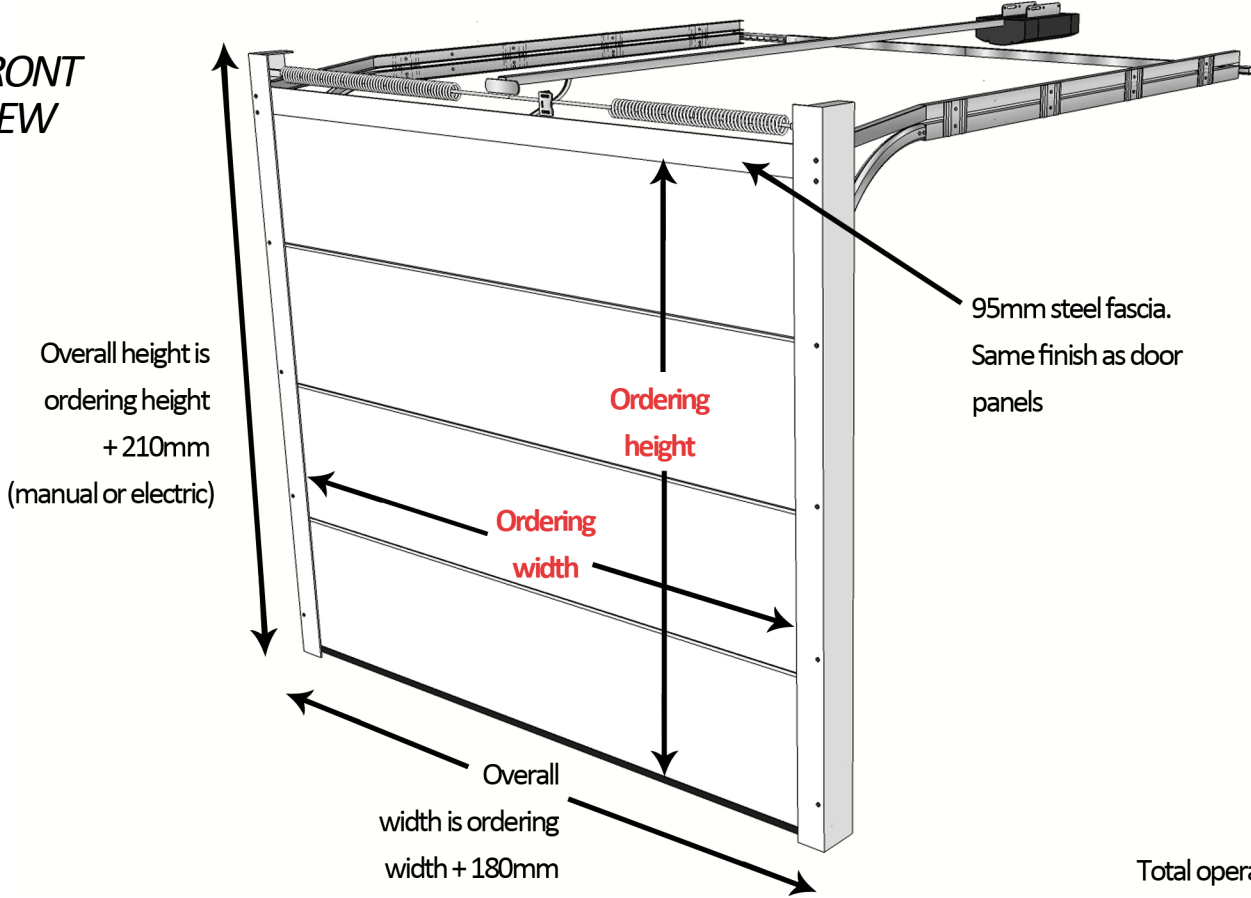

Hormann Sectional Garage Door

N Track dimensions

**FRONT
VIEW**

Total operator length: -
K boom = 3200mm
M boom = 3450mm
L boom = 4125mm

**REAR
VIEW**