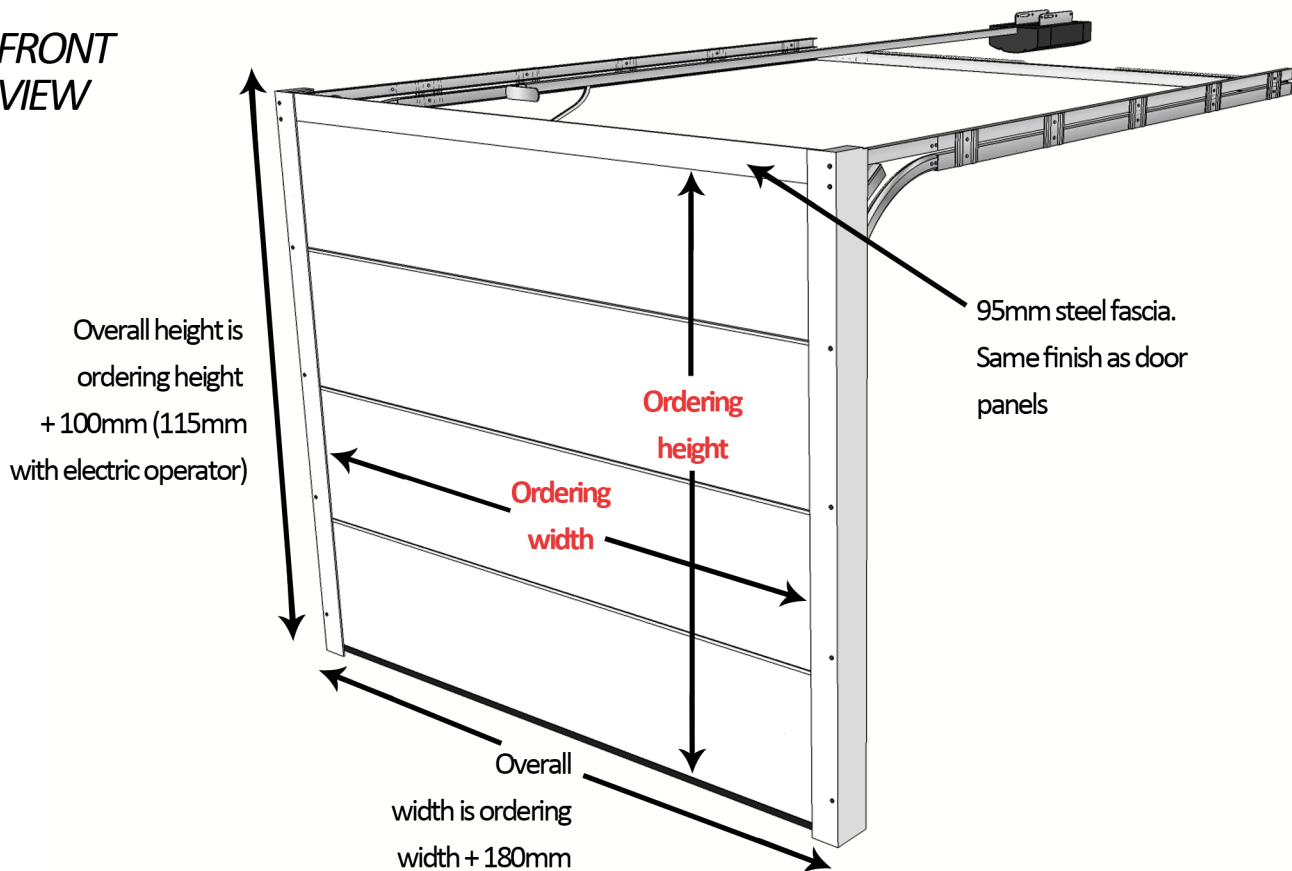

# Hormann Sectional Garage Door

## L Track dimensions

*FRONT  
VIEW*

*REAR  
VIEW*